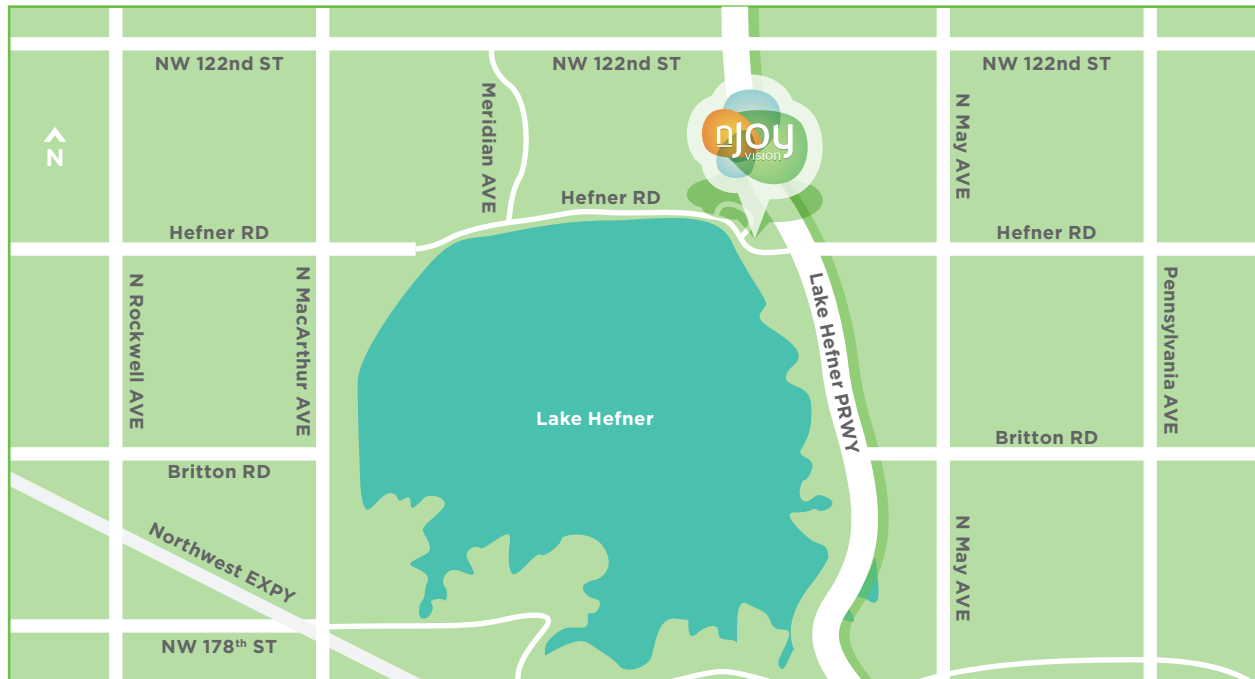

OKC Location Directions

10900 N. Hefner Pointe Drive Ste. 101 // OKC, OK 73120
405.842.6060 // nJoyVision.com

From North / I-35

- + Take exit 138B Kilpatrick Turnpike
- + Take the OK HW 74S/Hefner Parkway exit
- + Merge onto HW 74 South
- + Take the Hefner Rd. exit
- + Turn right onto Hefner Rd.
- + Take the first right onto Hefner Pointe Dr.

From South / I-35

- + Take I-35 North
- + Take exit 126 on the left for I-40 West/Amarillo
- + Take exit 147B to merge onto I-44 E OK 3 W/
Tulsa/Wichita
- + Continue on HW OK 3 W/ OK 74 N/
Lake Hefner Parkway
- + Take the Hefner Rd. exit
- + Turn Left onto Hefner Rd
- + Take the first right onto Hefner Pointe Dr.

From East / I-44

- + Take the exit onto OK 3 W/ OK 74 N/
Lake Hefner Parkway
- + Continue to follow Lake Hefner Parkway
- + Take the Hefner Rd. Exit
- + Turn Left onto Hefner Rd.
- + Take the first right onto Hefner Pointe Dr.

From West / I-40

- + Take exit 147B on the left to merge onto I-44 E/
OK HW 3 W toward Tulsa/Wichita
- + Continue onto OK 74 N/ Lake Hefner Parkway
- + Take the Hefner Rd. exit
- + Turn left onto Hefner Rd.
- + Take the first right onto Hefner Pointe Dr.